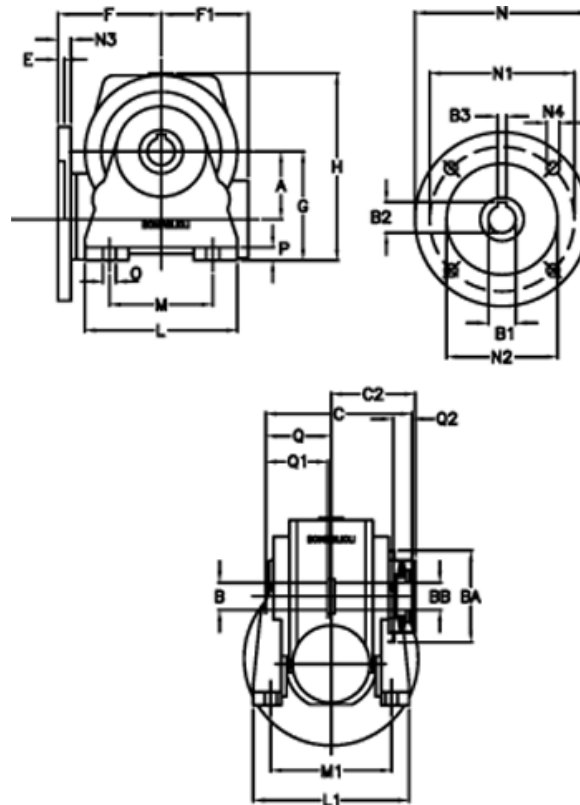

Data Sheet

Article number: 390204901013336

Description: Worm Gear with Torque Limiter
VF 49-L2-N-10 P80B14

Measures

| | | | |
|------------|-------------------------------|-----------|----------|
| a = 49.50 | C2 = 63,5 | L1 = 124 | O = 8.5 |
| B = 25 | Description = VF 49N-xx-80B14 | m = 63 | P = 12 |
| B1 E7 = 19 | E = 3.0 | M1 = 98.5 | Q = 51.0 |
| B2 = 21.8 | F = 70 | N = 120 | Q1 = 41 |
| B3 H9 = 6 | F1 = 63 | N1 = 100 | Q2 = 15 |
| BA = 63 | g = 82 | N2 = 80 | |
| BB H7 = 14 | H = 138.0 | N3 = 10.0 | |
| C = 105 | L = 110 | N4 = 7 | |